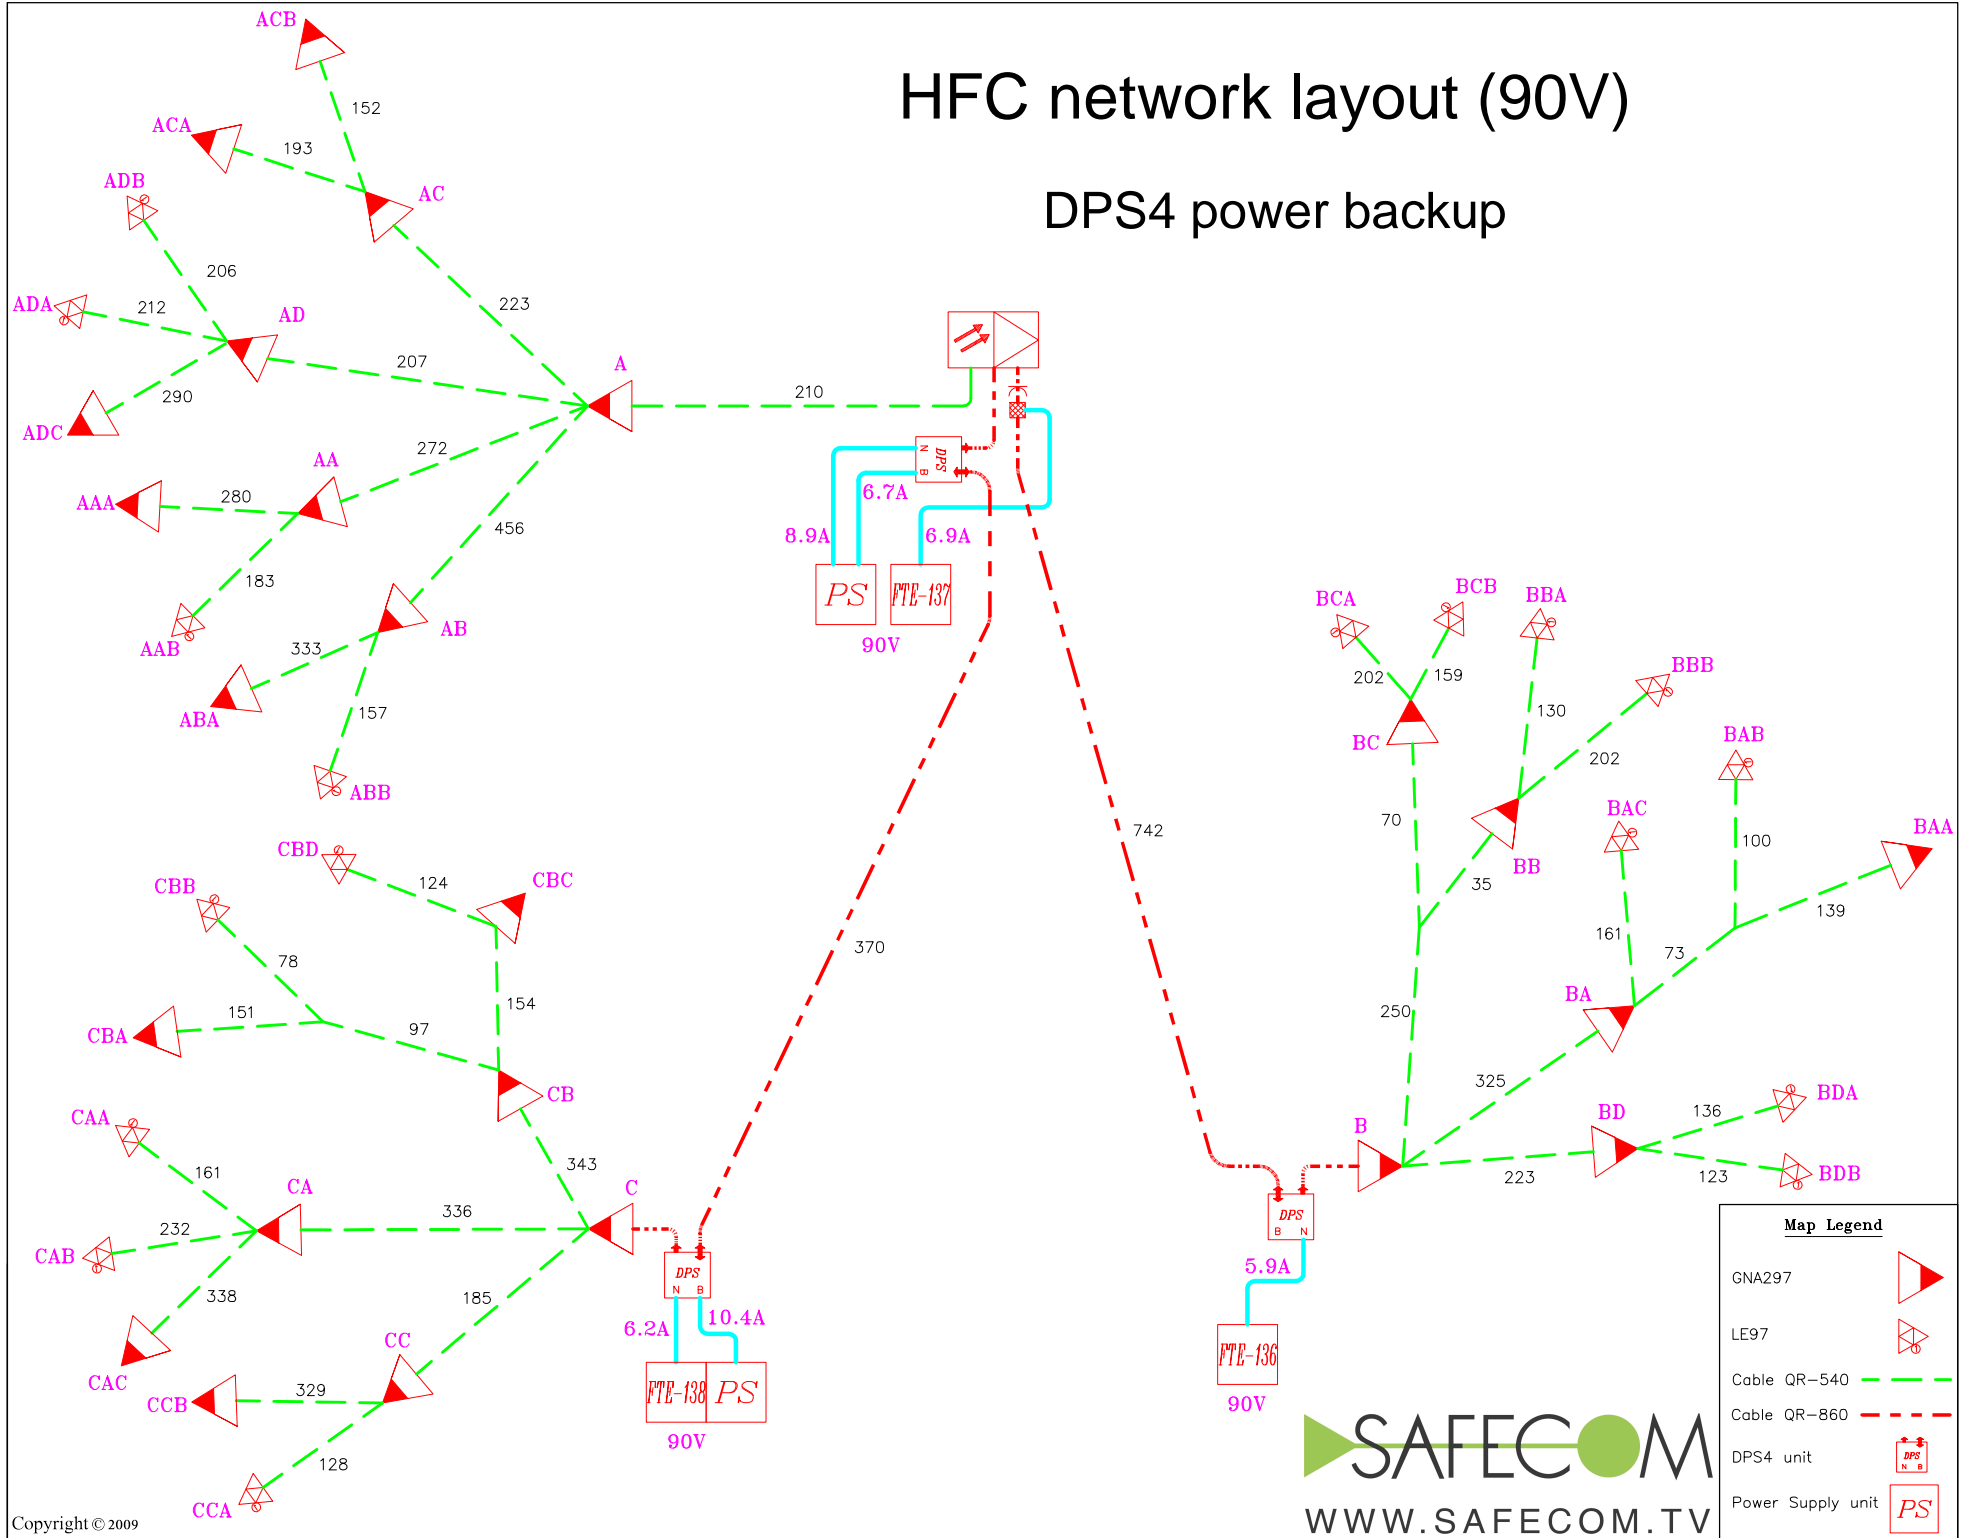

Deep Fiber network upgrade

DPS4 power backup

HFC network layout (90V)

DPS4 power backup

Map Legend	
GNA297	
LE97	
Cable QR-540	
Cable QR-860	
DPS4 unit	
Power Supply unit	