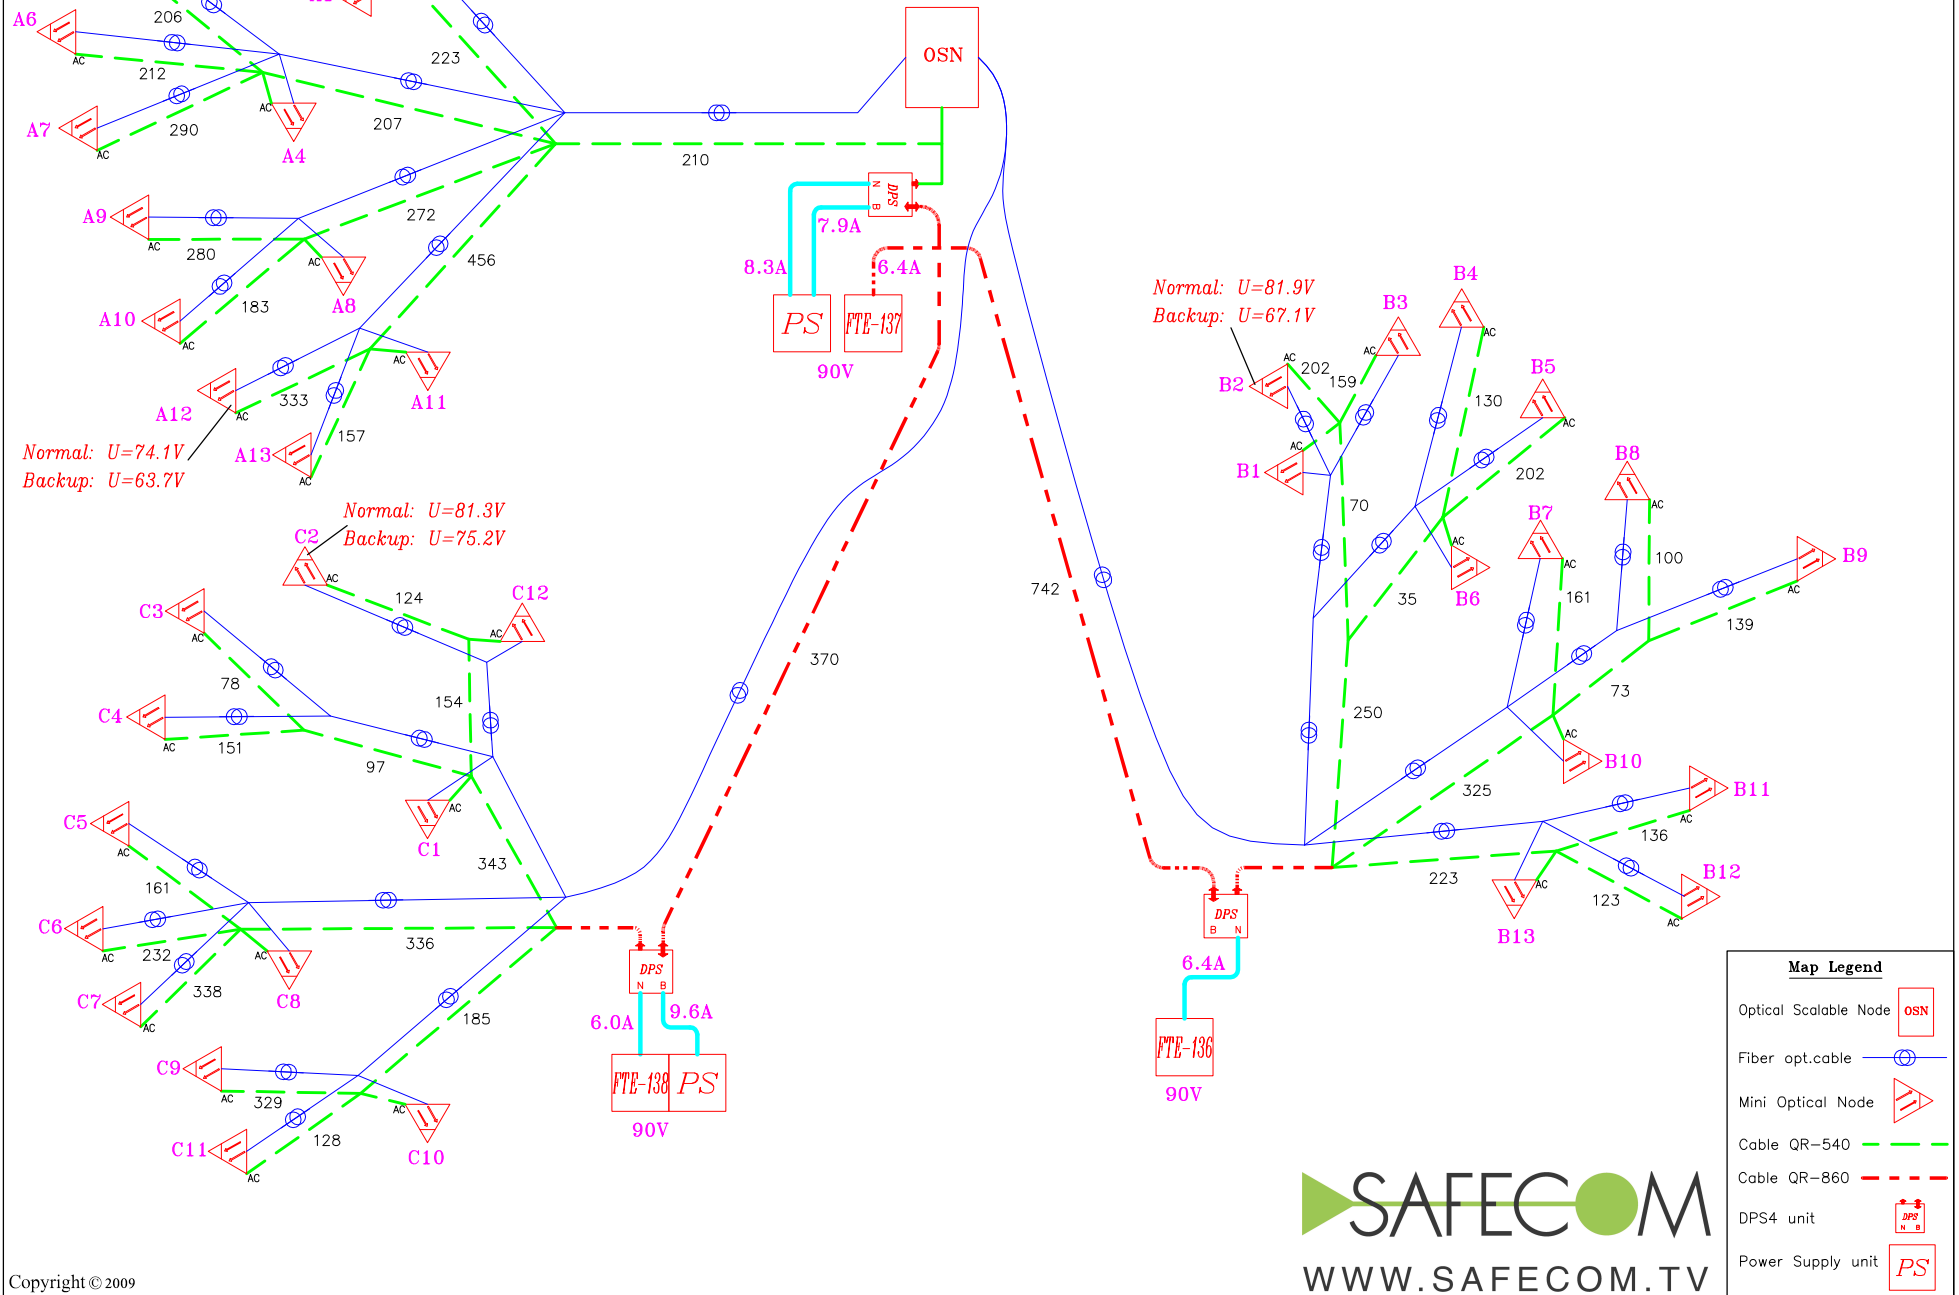

Deep Fiber network upgrade

DPS4 power backup

HFC network layout (90V)

DPS4 power backup

Map Legend	
GNA297	
LE97	
Cable QR-540	
Cable QR-860	
DPS4 unit	
Power Supply unit	