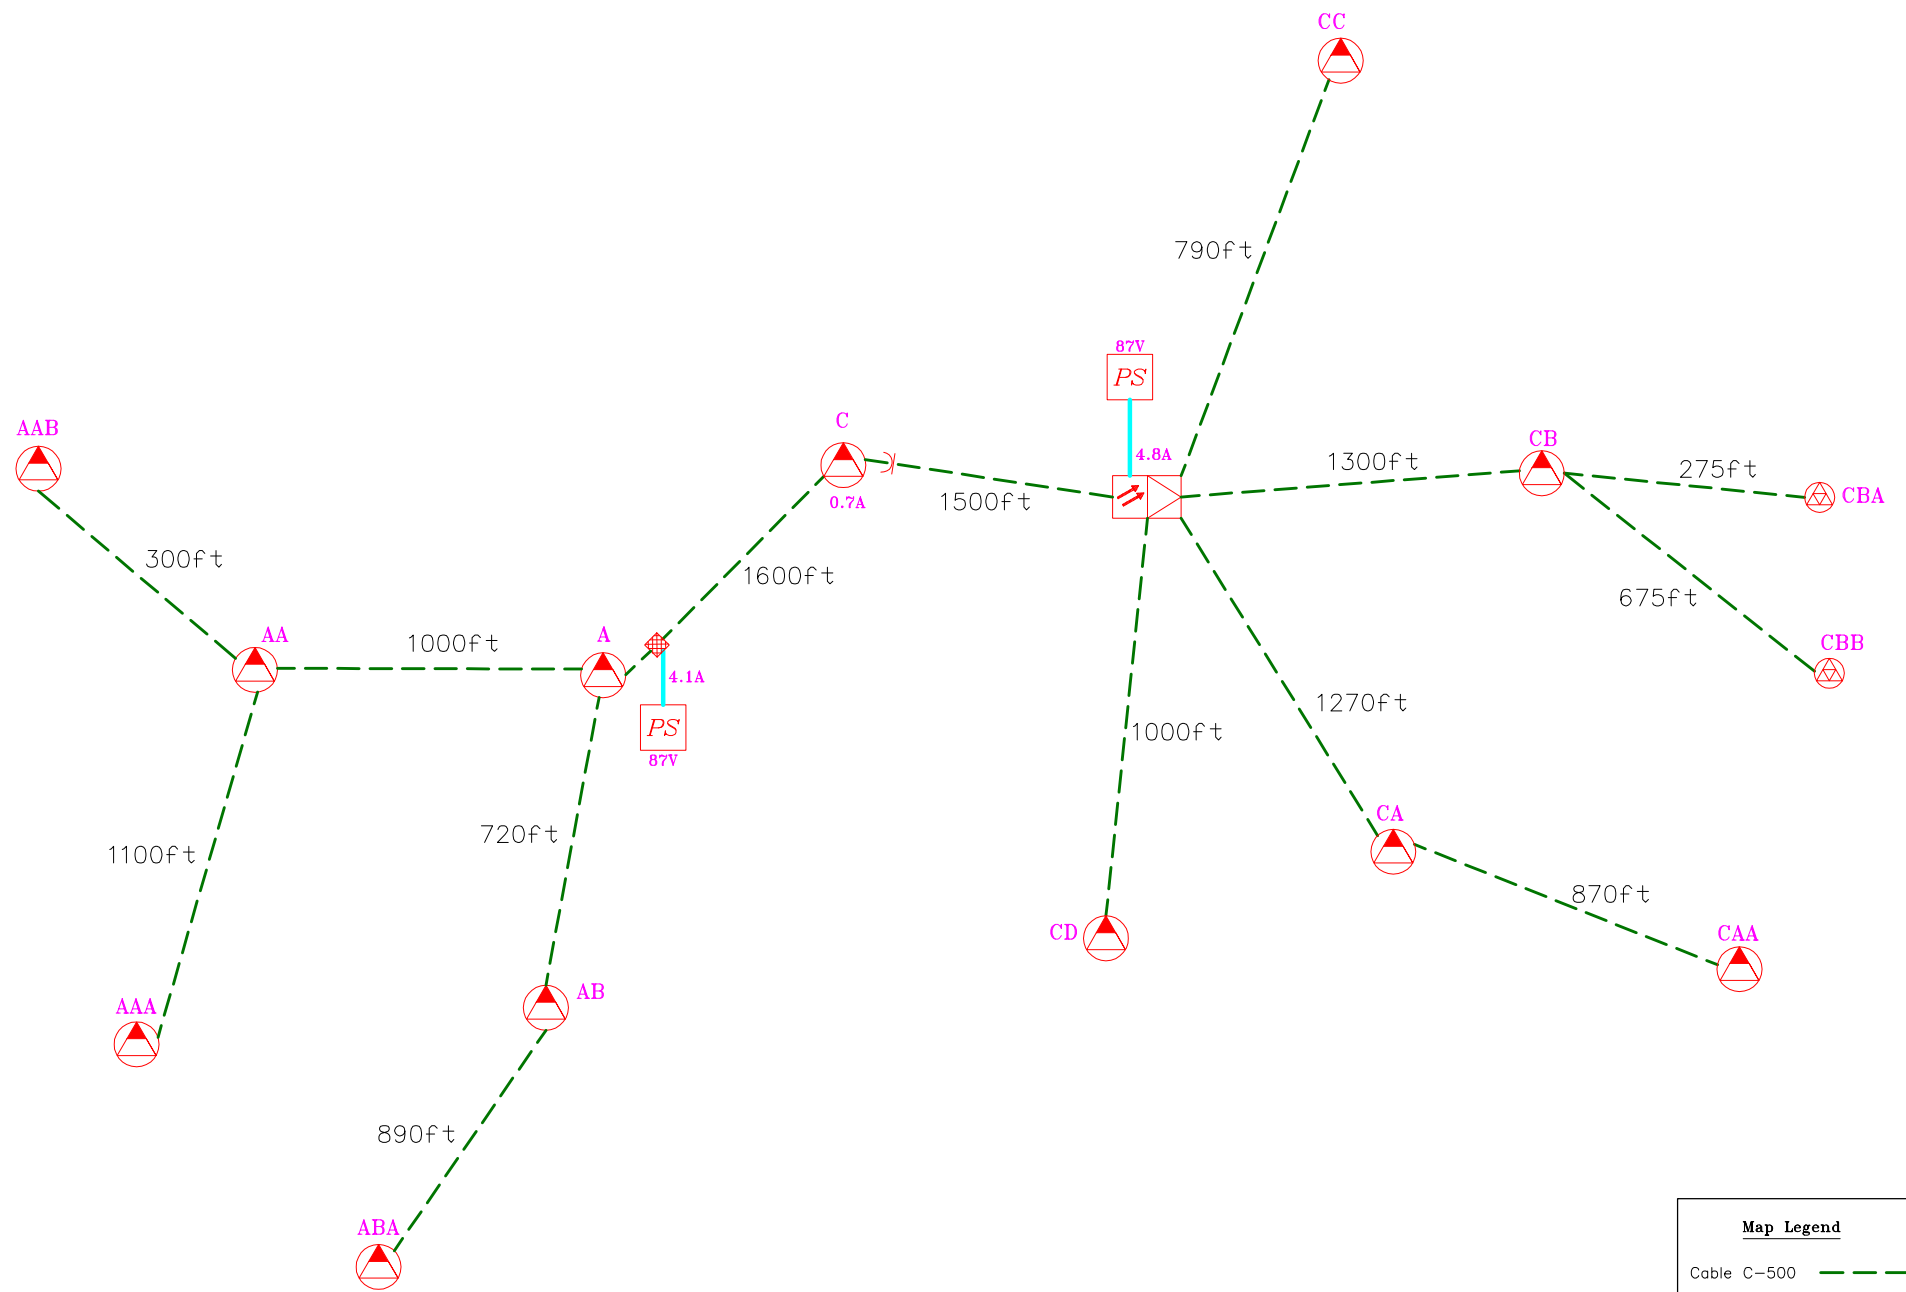

Use of Power Booster : before installation

Map Legend

Cable C-500 

Power Supply 

Use of Power Booster : save PS unit