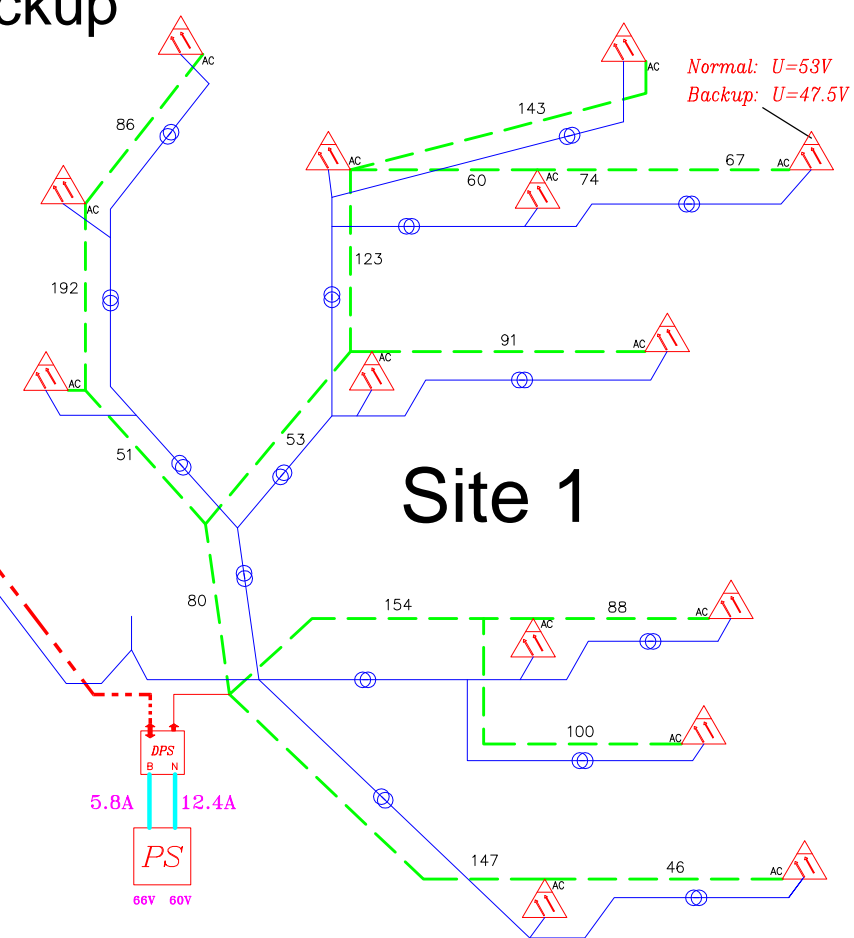

FTTC Network Upgrade

DPS4 power backup

Site 2

Site 1

Site 3

Normal: $U=62.6V$
Backup: $U=57.8V$

Map Legend

- Fiber opt.cable 
- Mini Optical Node 
- Cable QR-540 
- Cable QR-860 
- DPS4 unit 
- Power Supply unit 

WWW.SAFECOM.TV

HFC network

DPS4 power backup

Site 2

Site 1

Site 3

Map Legend

GNA297	
LE97	
Cable QR-540	
Cable QR-860	
DPS4 unit	
Power Supply unit	