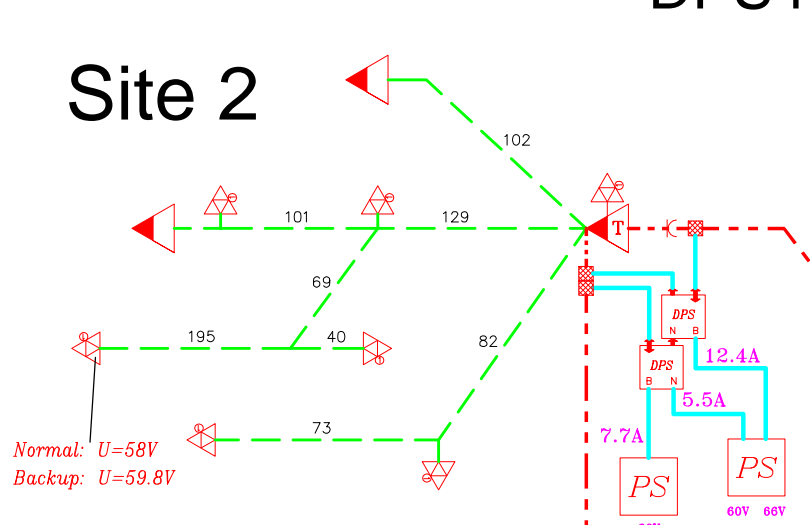

FTTC Network Upgrade

DPS4 power backup

Site 2

Site 1

Site 3

Normal: $U=62.6V$
Backup: $U=57.8V$

Map Legend

- Fiber opt.cable 
- Mini Optical Node 
- Cable QR-540 
- Cable QR-860 
- DPS4 unit 
- Power Supply unit 

WWW.SAFECOM.TV

HFC network

DPS4 power backup

Site 2

Site 1

Site 3

Map Legend

GNA297	
LE97	
Cable QR-540	
Cable QR-860	
DPS4 unit	
Power Supply unit	