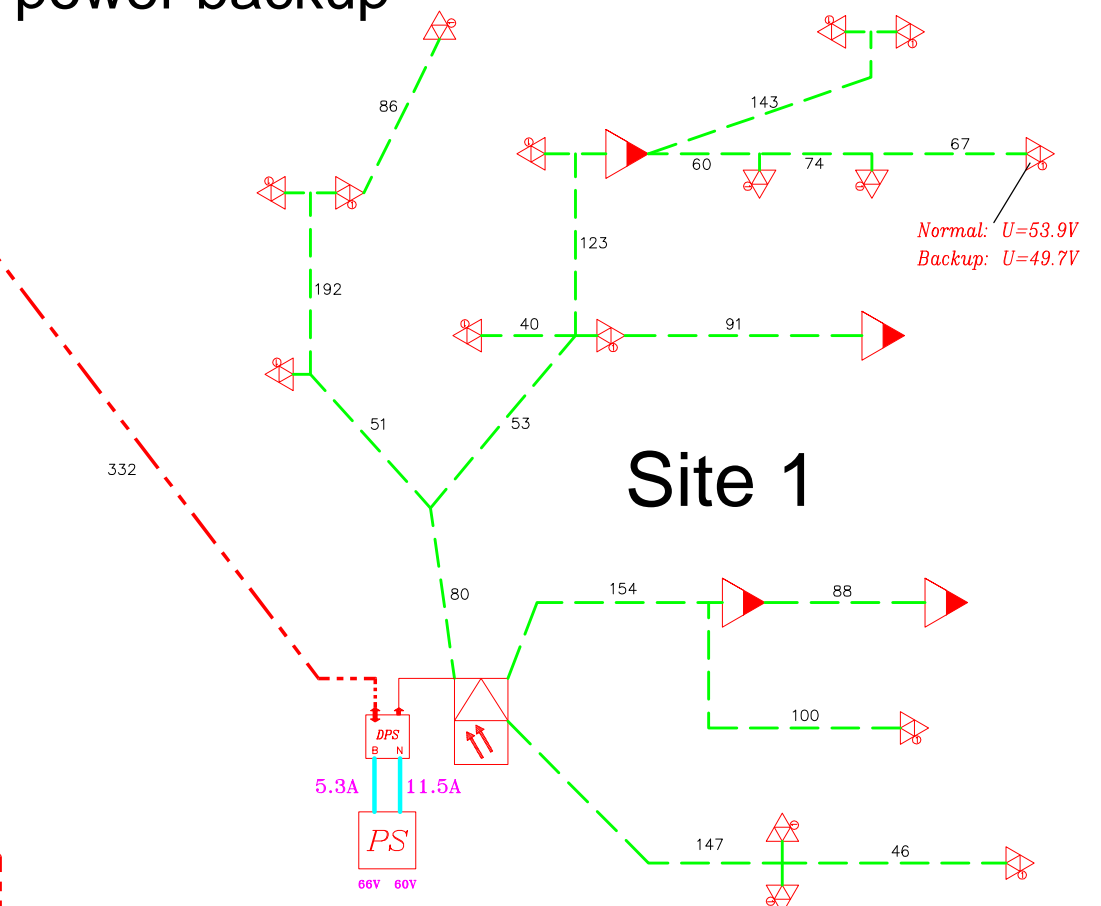

FTTC Network Upgrade

DPS4 power backup

Site 2

Site 1

Site 3

Normal: $U=62.6V$
Backup: $U=57.8V$

Map Legend

- Fiber opt.cable 
- Mini Optical Node 
- Cable QR-540 
- Cable QR-860 
- DPS4 unit 
- Power Supply unit 

WWW.SAFECOM.TV

HFC network

DPS4 power backup

Site 2

Site 1

Site 3

Map Legend

GNA297	
LE97	
Cable QR-540	
Cable QR-860	
DPS4 unit	
Power Supply unit	