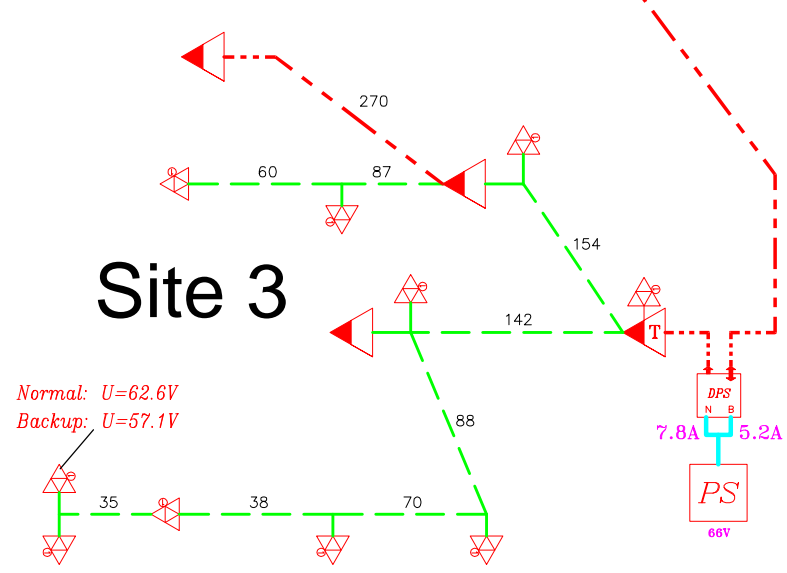

FTTC Network Upgrade

DPS4 power backup

Site 2

Site 1

Site 3

Normal: $U=62.6V$
Backup: $U=57.8V$

Map Legend

- Fiber opt.cable 
- Mini Optical Node 
- Cable QR-540 
- Cable QR-860 
- DPS4 unit 
- Power Supply unit 

WWW.SAFECOM.TV

HFC network

DPS4 power backup

Site 2

Site 1

Site 3

Map Legend

GNA297	
LE97	
Cable QR-540	
Cable QR-860	
DPS4 unit	
Power Supply unit	