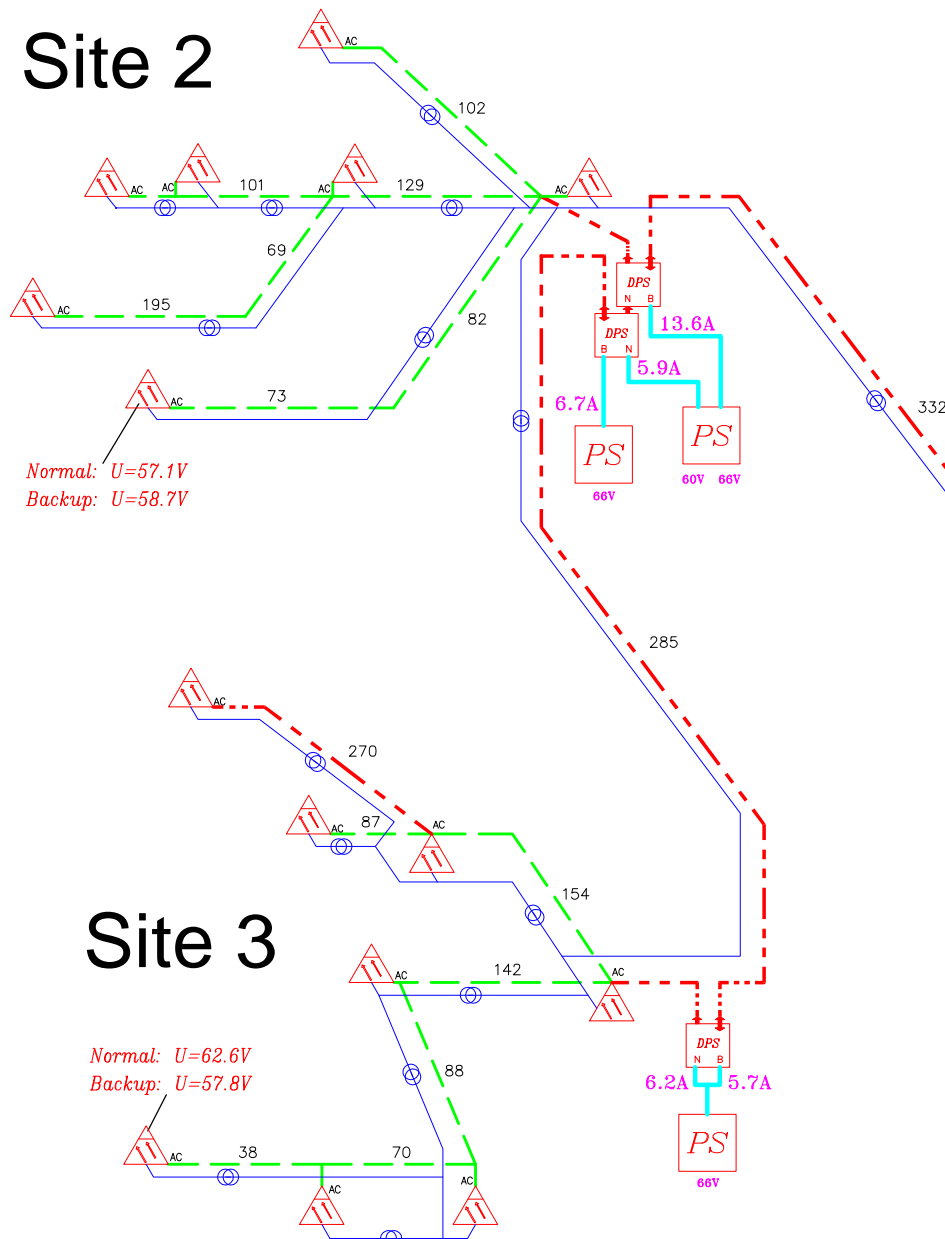

FTTC Network Upgrade

DPS4 power backup

Site 2

Site 1

Site 3

Normal: $U=62.6V$
Backup: $U=57.8V$

Map Legend

- Fiber opt.cable 
- Mini Optical Node 
- Cable QR-540 
- Cable QR-860 
- DPS4 unit 
- Power Supply unit 

WWW.SAFECOM.TV

HFC network

DPS4 power backup

Site 2

Site 1

Site 3

Map Legend

GNA297	
LE97	
Cable QR-540	
Cable QR-860	
DPS4 unit	
Power Supply unit	