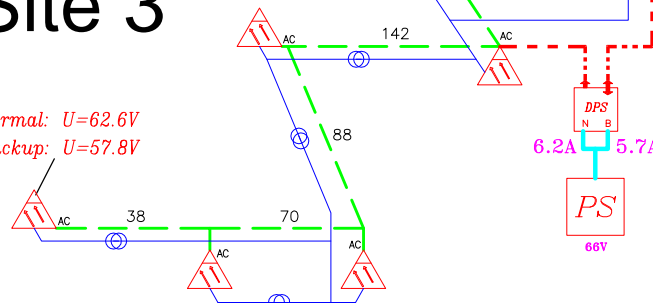

FTTC Network Upgrade

DPS4 power backup

Site 2

Site 1

Site 3

Normal: $U=62.6V$
Backup: $U=57.8V$

Map Legend

- Fiber opt.cable 
- Mini Optical Node 
- Cable QR-540 
- Cable QR-860 
- DPS4 unit 
- Power Supply unit 

WWW.SAFECOM.TV

HFC network

DPS4 power backup

Site 2

Site 1

Site 3

Map Legend

GNA297	
LE97	
Cable QR-540	
Cable QR-860	
DPS4 unit	
Power Supply unit	