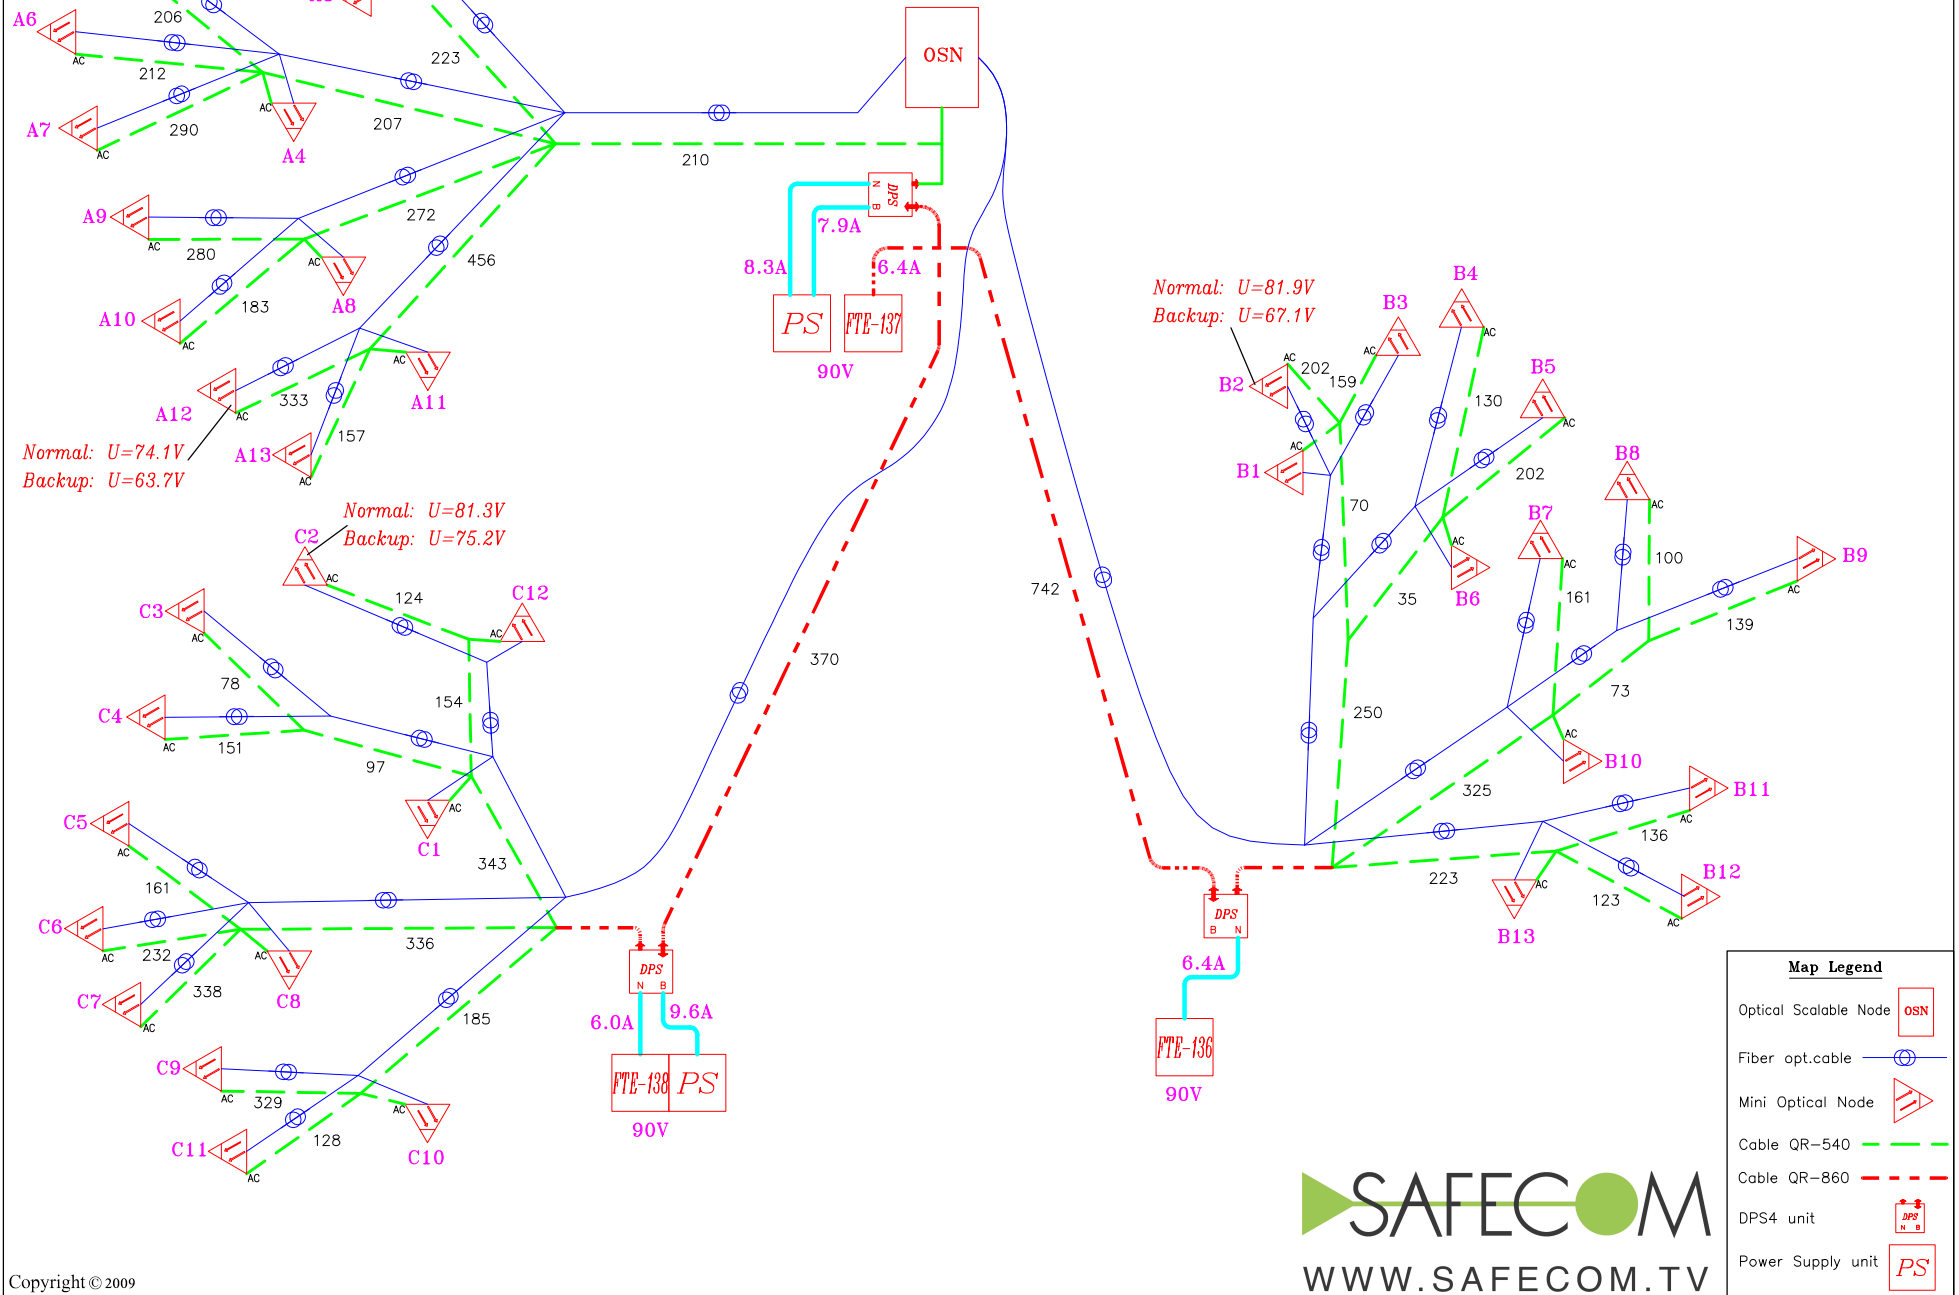

# Deep Fiber network upgrade

## DPS4 power backup

# HFC network layout (90V)