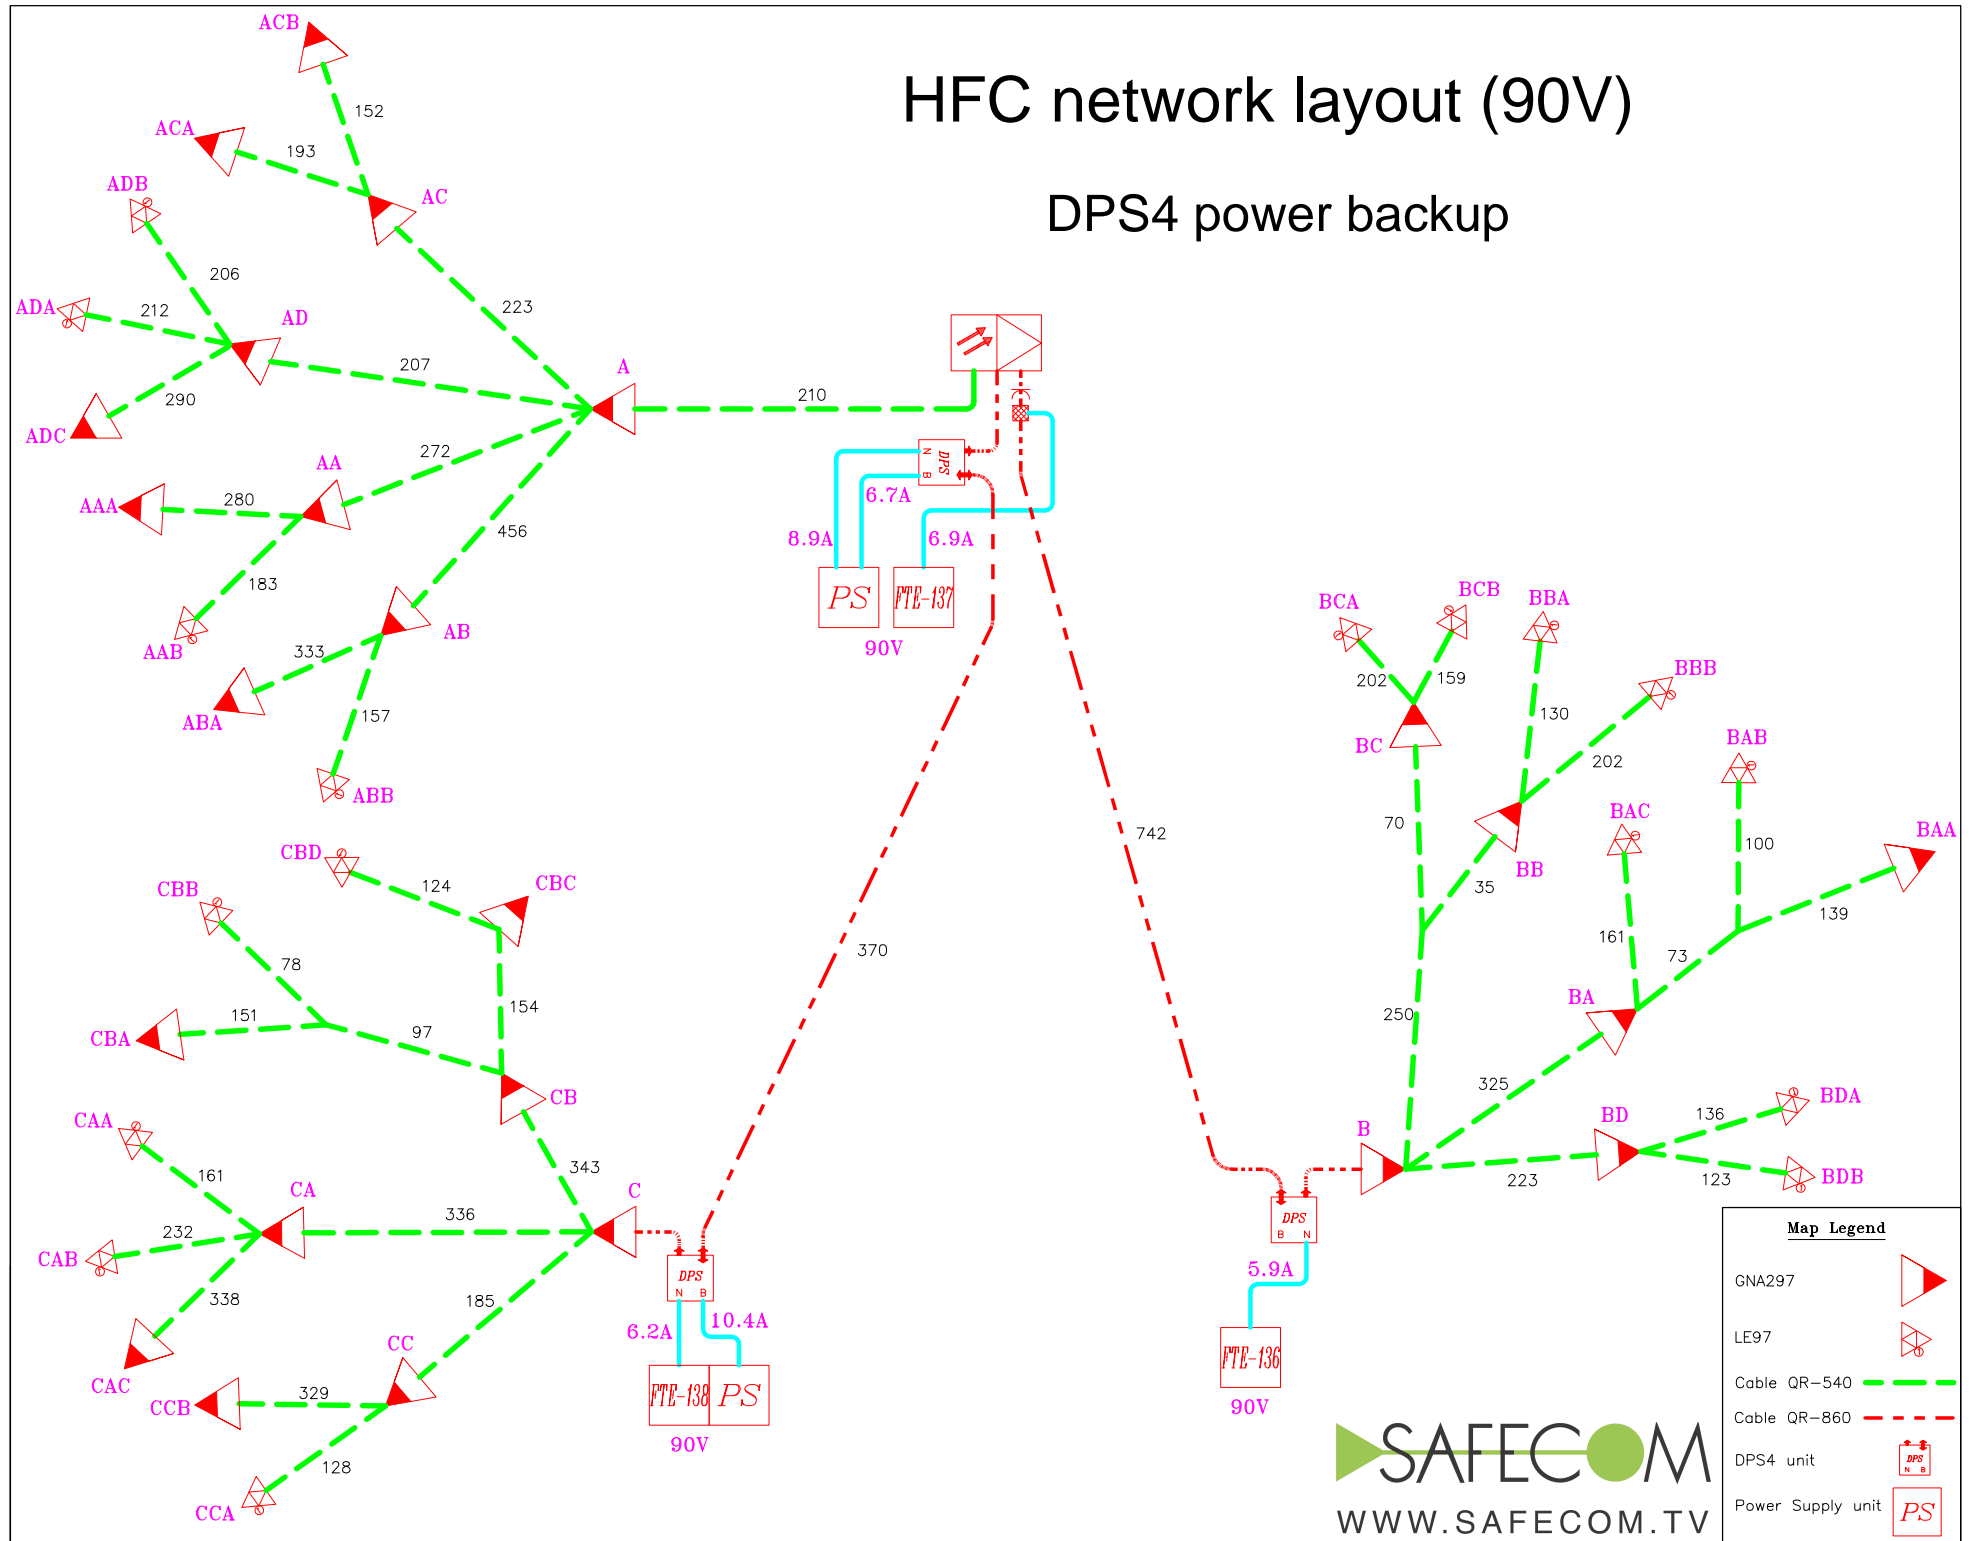

Deep Fiber network upgrade

DPS4 power backup

HFC network layout (90V)

DPS4 power backup

Map Legend	
GNA297	
LE97	
Cable QR-540	
Cable QR-860	
DPS4 unit	
Power Supply unit	