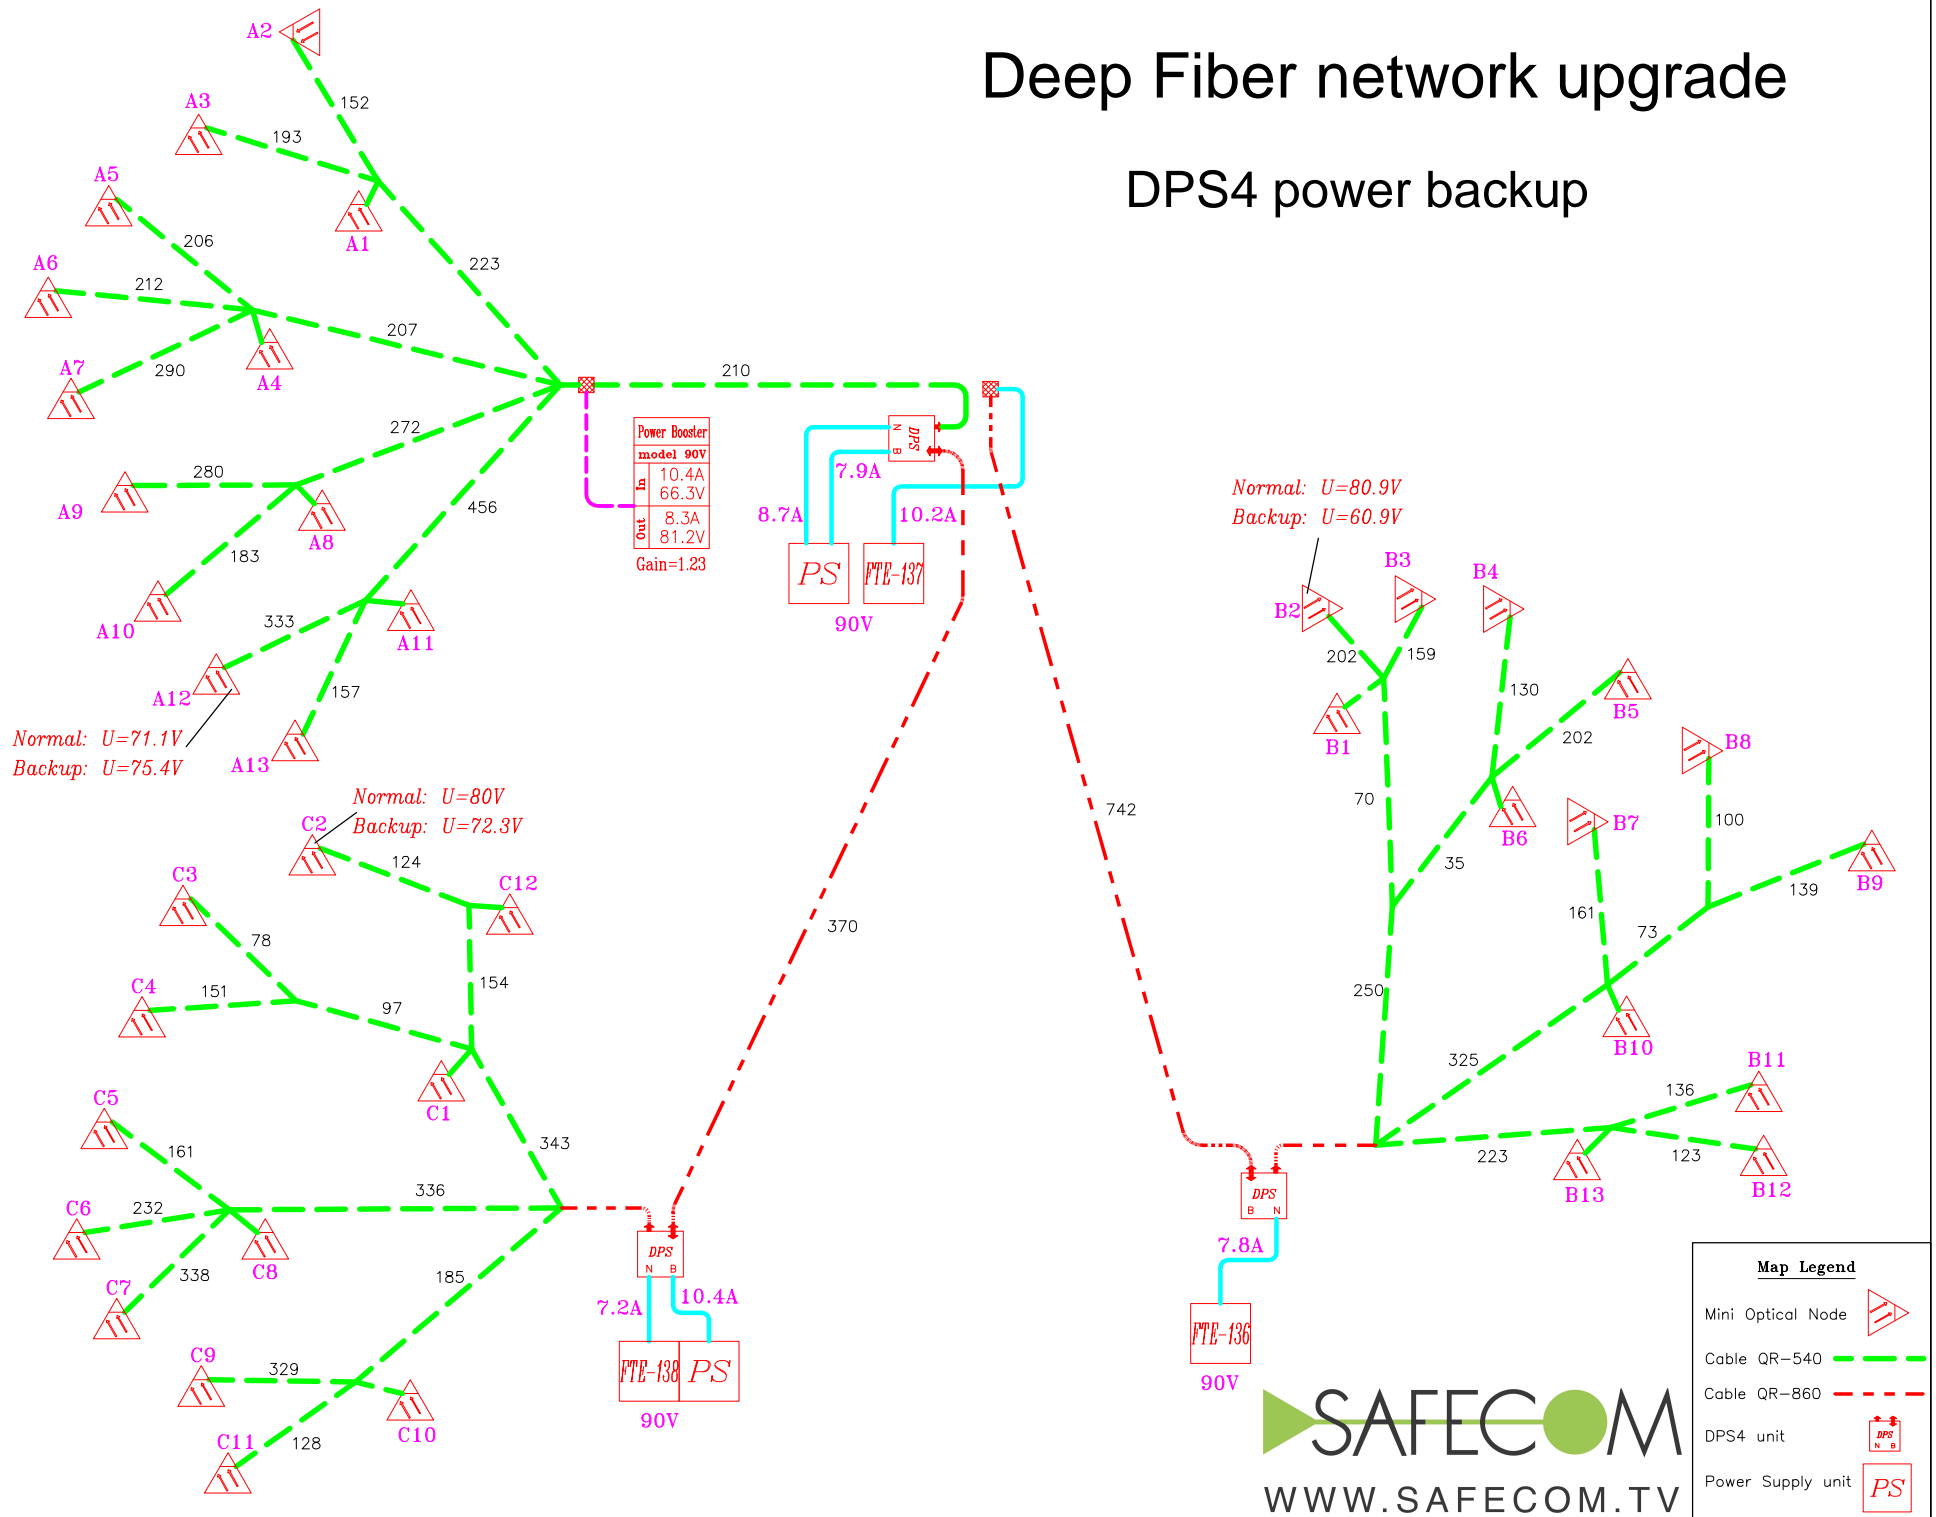

Deep Fiber network upgrade

DPS4 power backup

HFC network layout (90V)

DPS4 power backup

Map Legend	
GNA297	
LE97	
Cable QR-540	
Cable QR-860	
DPS4 unit	
Power Supply unit	