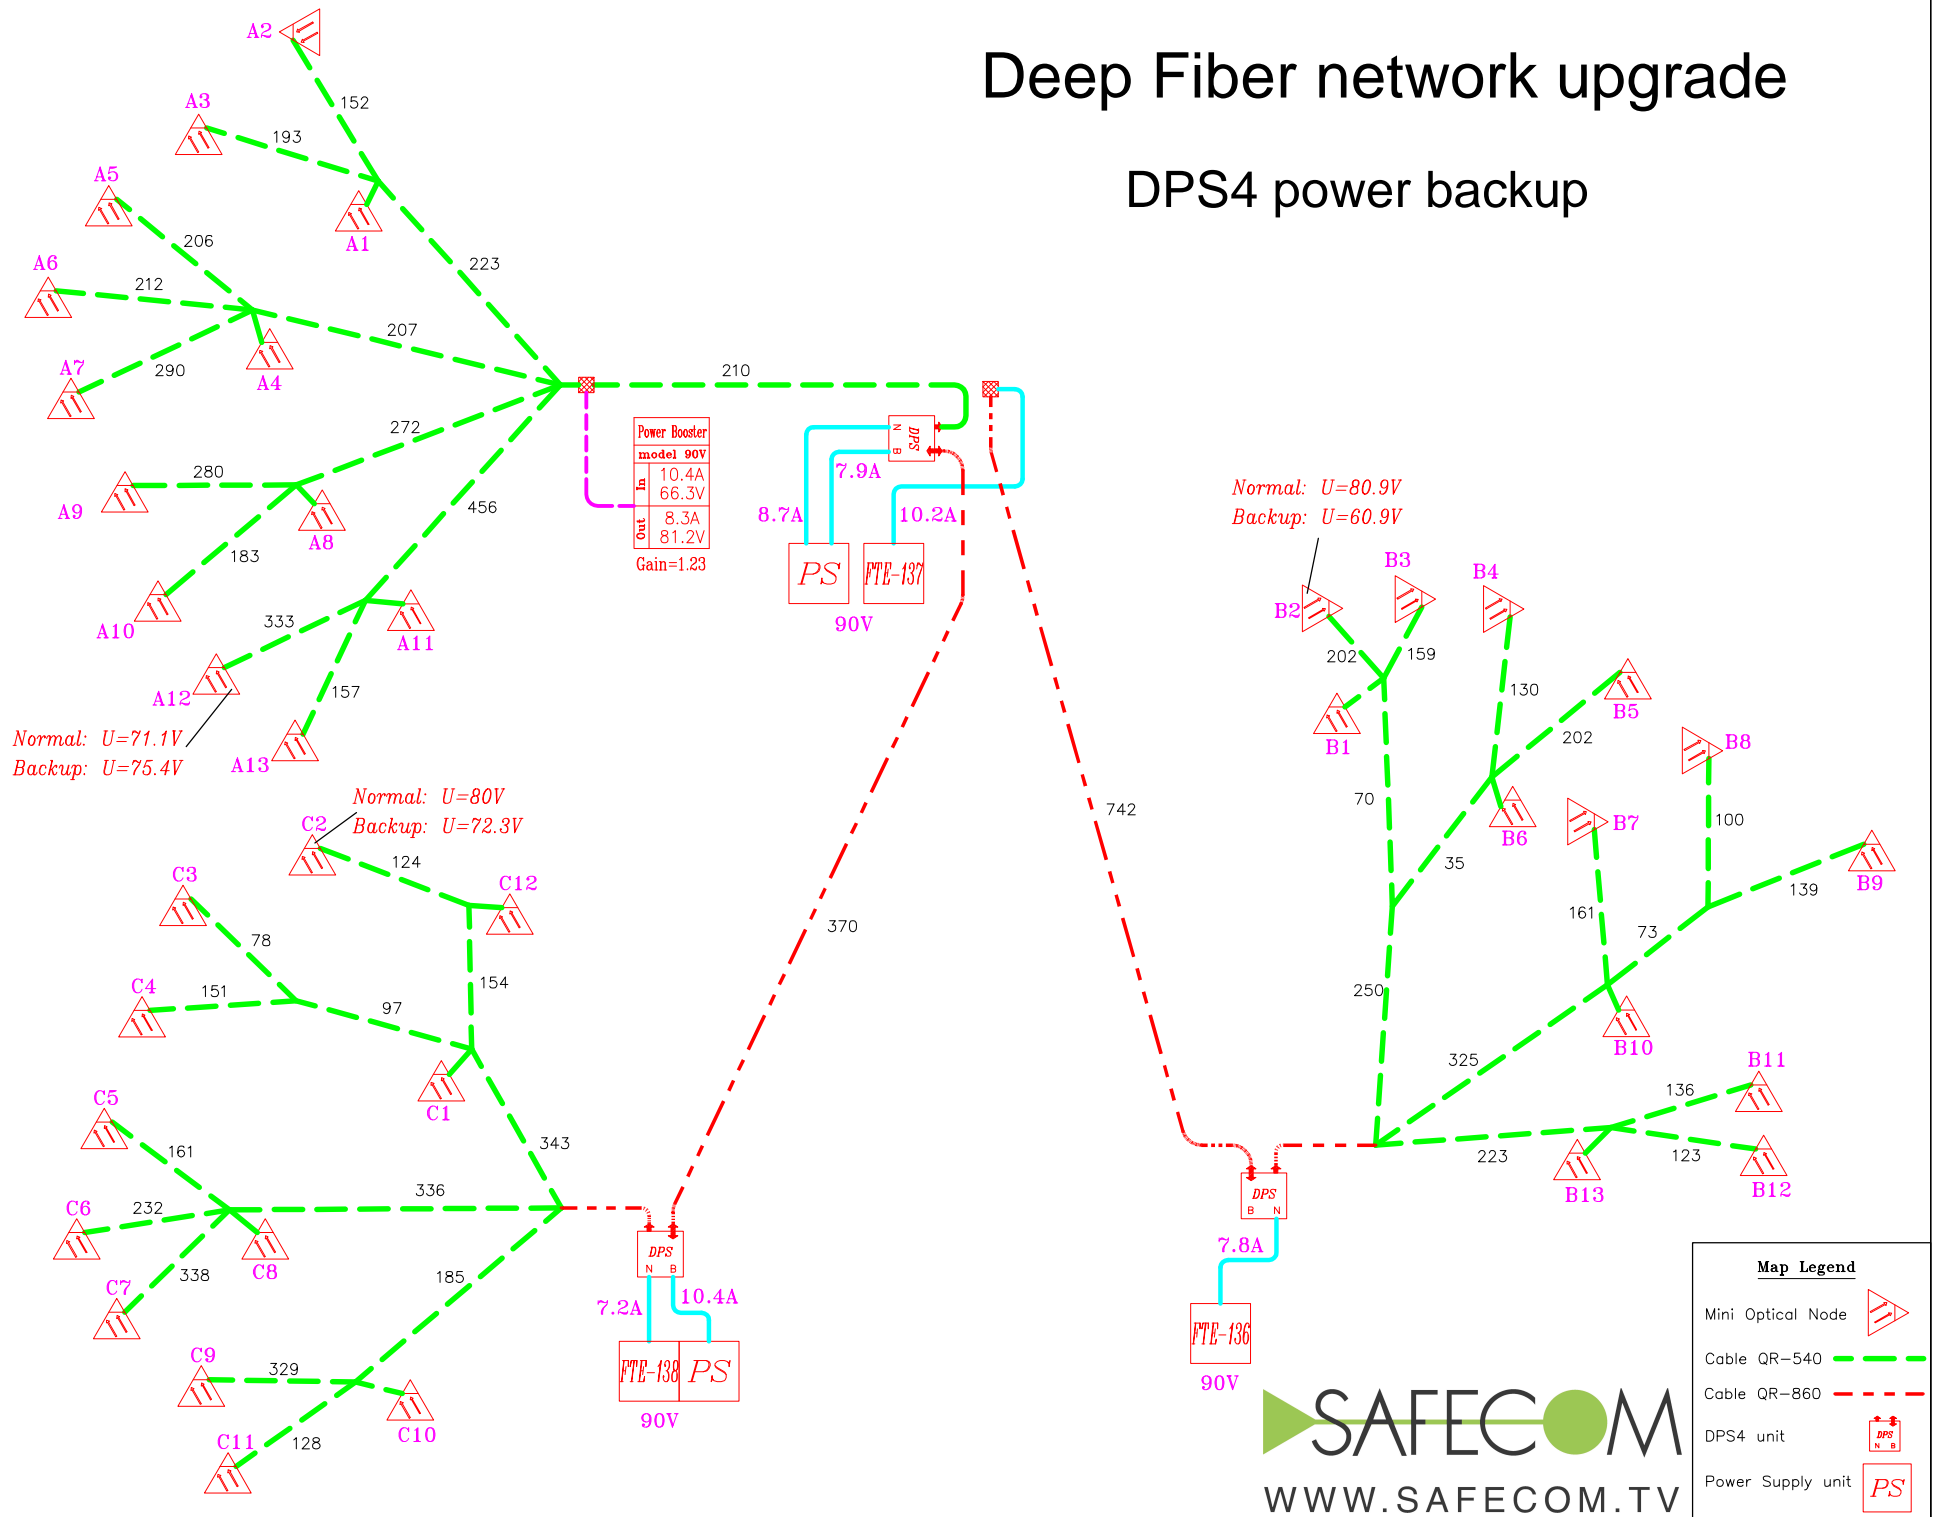

Deep Fiber network upgrade

DPS4 power backup

HFC network layout (90V)

DPS4 power backup